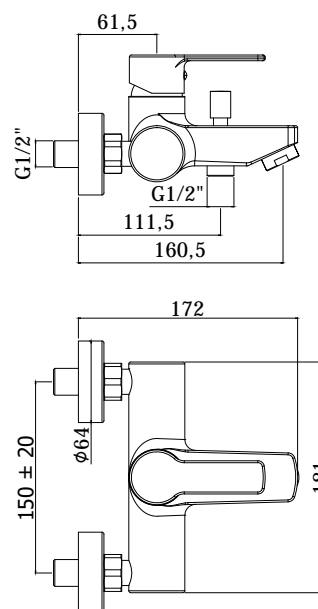

## TECHNICAL DRAWING

## DESCRIPTION

Bath/shower mixer with diverter complete with:

- aerator M28x1
- set of 2 S-wall-unions 1/2"x3/4"G and wall-plates

**RED 026 . .**  
with ABS fixed wall bracket  
• with hand-shower and flexible hose