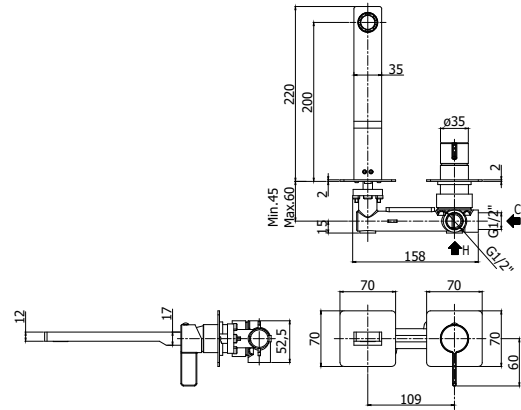

COLLECTION

rock

PRODUCT IMAGE

TECHNICAL DRAWING

DESCRIPTION

Concealed single lever basin mixer complete with:

- stainless steel wall plates 70x70mm
- 1/2"G connections

ART.

RO 104 . . 70

with spout and aerator M24x1 - l. 150mm

RO 105 . . 70

with spout and aerator M24x1 - l. 200mm

RO 106 . . 70

with spout and aerator M24x1 - l. 240mm

ZPRO 088 . .

Extension for artt. 104 . . 70 - 105 . . 70 - 106 . . 70

- H20mm

FINISHES

RO

CR - chrome plated
ST - steel looking finish

ZPRO

CR - chrome plated
ST - steel looking finish

DOCUMENTATION

FLOW DIAGRAM
1