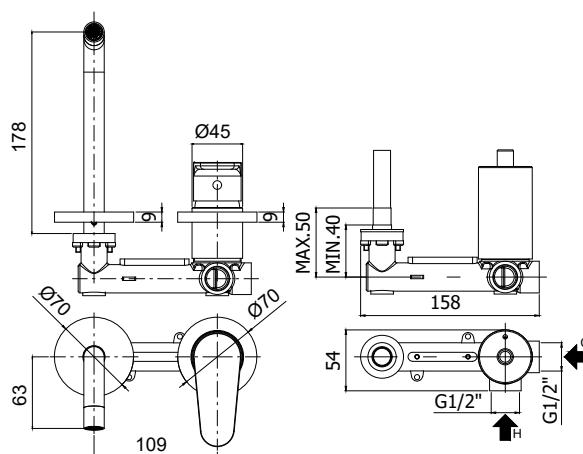

## DESCRIPTION

Concealed single lever basin mixer complete with:

- metal wall plates Ø70mm
- 1/2"G connections

### GR 105 . . 70

with spout and aerator M16x1 - l. 178mm

### GR 106 . . 70

with spout and aerator M16x1 - l. 248mm