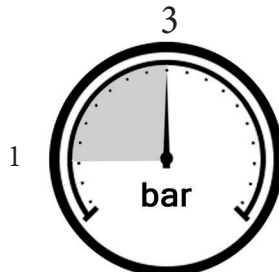

# RED 040CRP

1

Montaggio  
Assembly

MIN - MAX

OK

2

FREDDO  
COLD

CALDO  
HOT