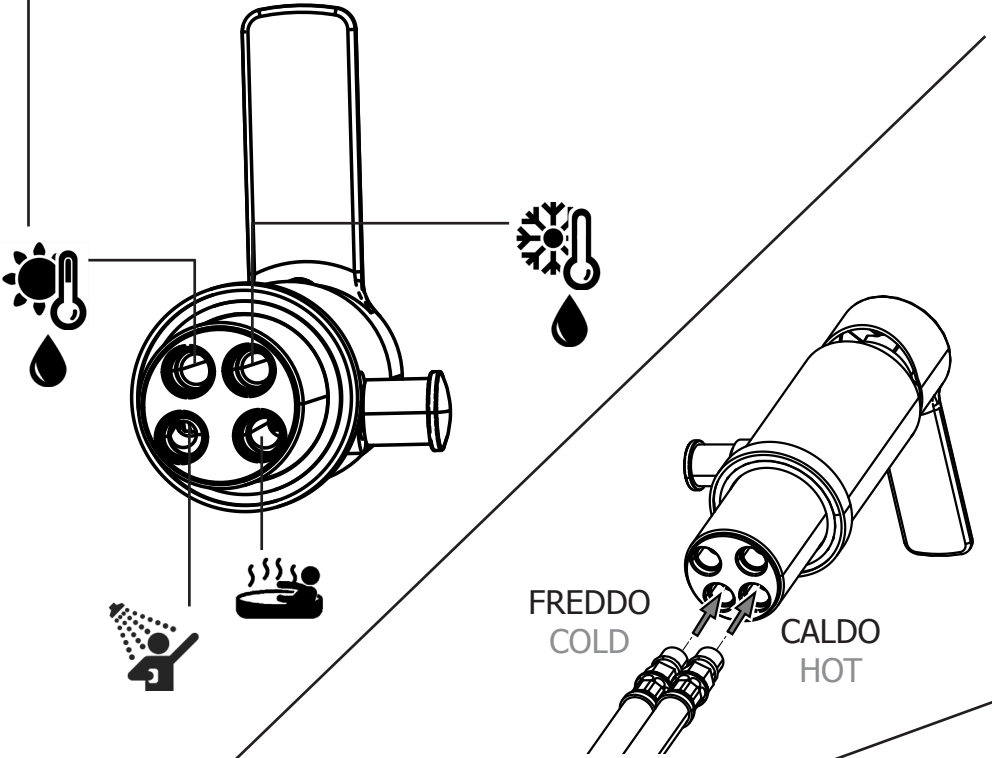

# RED 040CRP

1

Montaggio  
Assembly

MIN - MAX

OK

2

FREDDO  
COLD

CALDO  
HOT