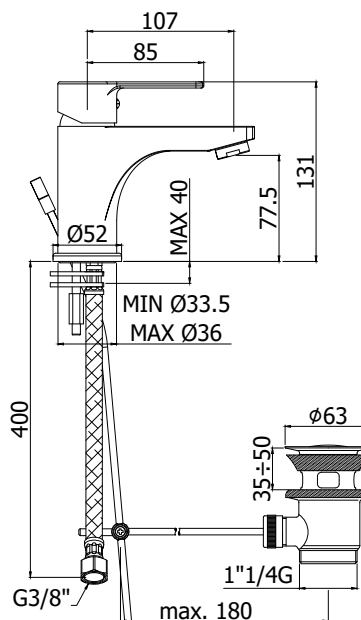

COLLECTION

red

PRODUCT IMAGE

TECHNICAL DRAWING

DESCRIPTION

Wash basin mixer complete with:

- aerator M24x1
- set of 2 stainless steel hoses 3/8"G

ART.

RED 071 . .
without pop up waste

RED 070 . .
with 1"G pop up waste

RED 075 . .
with 1"1/4G pop up waste

FINISHES

RED
CR - chrome plated

DOCUMENTATION

FLOW DIAGRAM
1

INSTALLATION
INSTRUCTIONS