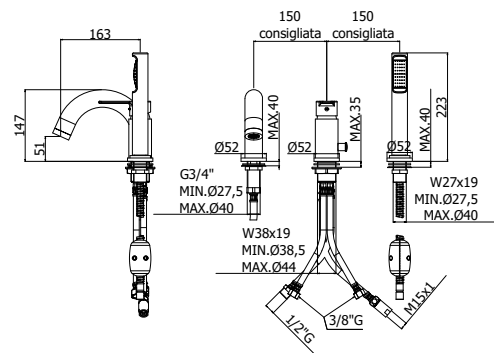

## DESCRIPTION

Deck mounted mixer with diverter complete with:

- set of 5 stainless steel hoses for mixer
- hand-shower and flexible hose with weight

## ART.

**RED 041L . .**  
without spout (2 holes)

**RED 040L . .**  
with spout and aerator M28x1 (3 holes)