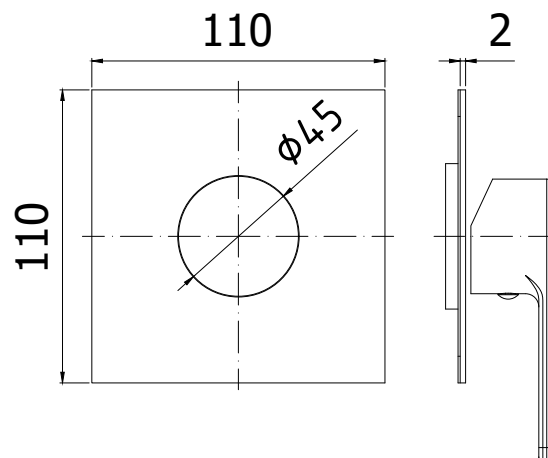

COLLECTION

since
1953

incassi projects - concealed mixer projects

PRODUCT IMAGE

TECHNICAL DRAWING

DESCRIPTION

External set for art. RED 010CR/M

ART.

RED 010CR/MEST

to be completed only with art. INC01035CR

FINISHES

RED

CR/MEST - chrome with stainless steel wall plate

PRODUCT PAGE

www.paffoni.it